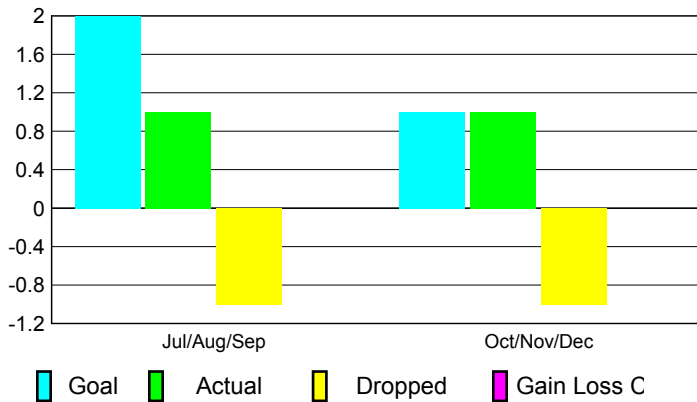

2010-2011 GMT Reports for District (or Undistricted) **District H 3**

GMT: **Doctor NICOLAS JARA ORELL**

Location: **PERU**

GMT CA: **3**

CLUBS

Club Results
2010-2011

Clubs
2009-2010

Month	New Club Goal	Actual New Clubs	Actual Dropped Clubs	Gain/Loss of Clubs	Gain/Loss of Clubs
Jul/Aug/Sep	2	1	-1	0	1
Oct/Nov/Dec	1	1	-1	0	0
Totals	3	2	-2	0	1

Club Results 2010-2011

Goal, New, Dropped, Gain/Loss

Comparison of Club Gain/Loss

Current Year Compared to the Previous Year

YTD Status Quo Clubs 2010-2011

Status Quo Clubs Compared to Status Quo Members

MEMBERSHIP