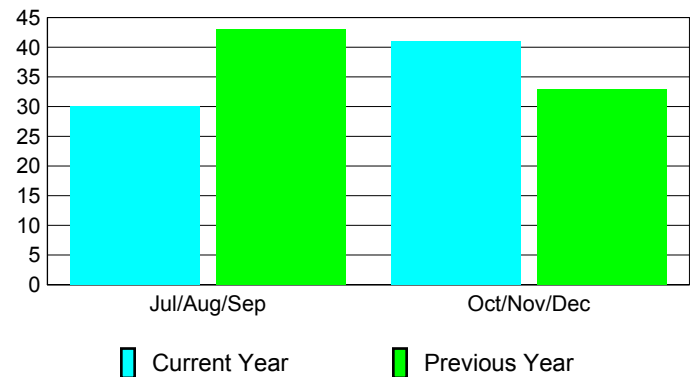

Membership Results
2010-2011

Membership
2009-2010

Month	Net Memb Goal	Actual New Memb	Actual Dropped Memb	Gain/Loss of Memb	Gain/Loss of Memb
Jul/Aug/Sep	60	68	-38	30	43
Oct/Nov/Dec	50	107	-66	41	33
Totals	110	175	-104	71	76

Membership Results 2010-2011

Goal, New, Dropped, Gain/Loss

Comparison of Membership Gain/Loss

Current Year Compared to the Previous Year

Gender Comparison 2010-2011