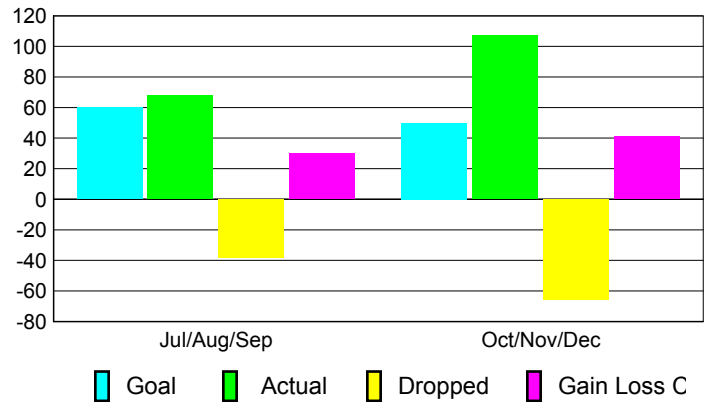

Membership Results 2010-2011

Goal, New, Dropped, Gain/Loss